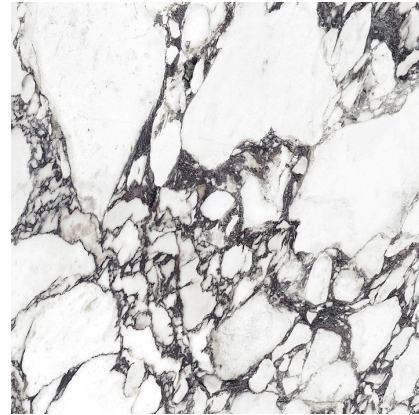

Model: VIOLA BLUE SILK (6) 59,6X120(A)

Codes: 100338804

DIMENSIONAL FEATURES

UNE-EN ISO 10545-2

Length and width deviation	Below 0.15%	+/-0.3%*
Side straightness deviation	Below 0.15%	+/-0.3%*
Squareness deviation	Below 0.15%	+/-0.3%*
Surface flatness deviation	Below 0.15%	+/-0.4%*