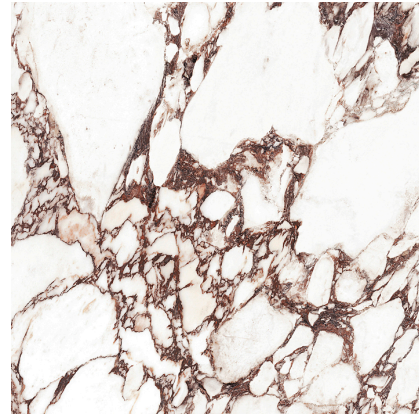

Model: VIOLA ROSSE POL.PV6 120X120(A)

Codes: 100331147

Absorption: Bla - Porcelánico (E<=0.1%)

DIMENSIONAL FEATURES

UNE-EN ISO 10545-2

Length	1200 MM	
Width	1200 MM	
Length and width deviation	Below 0.15%	+/-0.3%*
Side straightness deviation	Below 0.15%	+/-0.3%*
Squareness deviation	Below 0.15%	+/-0.3%*
Surface flatness deviation	Below 0.15%	+/-0.4%*