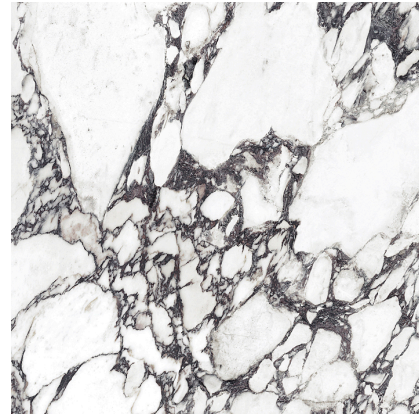

Model: VIOLA BLUE SILK PV6 120X120(A)

Codes: 100331144

Absorption: Bla - Porcelánico ($E \leq 0.1\%$)

DIMENSIONAL FEATURES

 UNE-EN ISO 10545-2

Length	1200 MM	
Width	1200 MM	
Length and width deviation	Below 0.15%	+/-0.3%*
Side straightness deviation	Below 0.15%	+/-0.3%*
Squareness deviation	Below 0.15%	+/-0.3%*
Surface flatness deviation	Below 0.15%	+/-0.4%*