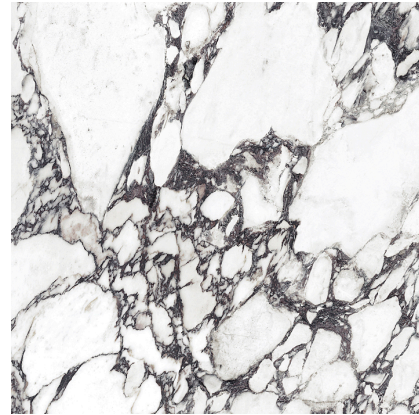

Model: VIOLA BLUE POL.PV6 120X120(A)

Codes: 100331128

Absorption: Bla - Porcelánico ($E \leq 0.1\%$)

DIMENSIONAL FEATURES

UNE-EN ISO 10545-2

Length	1200 MM	
Width	1200 MM	
Length and width deviation	Below 0.15%	+/-0.3%*
Side straightness deviation	Below 0.15%	+/-0.3%*
Squareness deviation	Below 0.15%	+/-0.3%*
Surface flatness deviation	Below 0.15%	+/-0.4%*