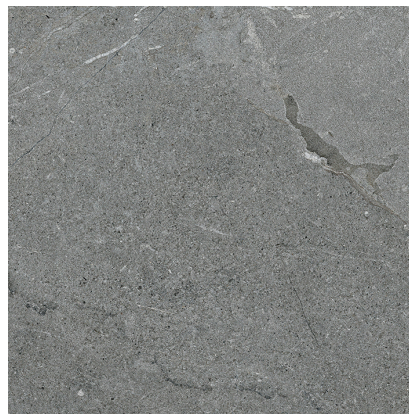

Model: LUCERNA SILVER 45X120(A)

Codes: 100314058

Water absorption: BIII - Revestimiento (10%≤E≤20%)

DIMENSIONAL FEATURES

 UNE-EN ISO 10545-2

Thickness	10 MM	+/-5%*
Width	450 MM	
Length	1200 MM	
Length and width deviation	Below 0.15%	+/-0.3%*
Side straightness deviation	Below 0.15%	+/-0.3%*
Squareness deviation	Below 0.15%	+/-0.3%*
Surface flatness deviation	Below 0.15%	+/-0.4%*